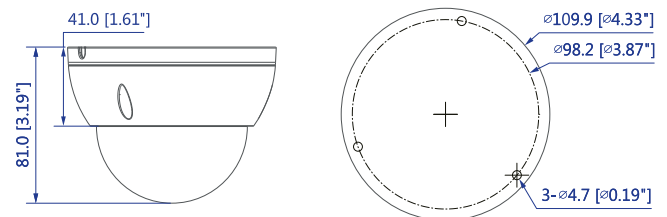

DIMENSIONS (MM/INCH)

Environment

Operating Conditions	-40°C to +60°C (-40°F to +140°F)/less than ≤ 95% RH
Storage Temperature	-40°C to +60°C (-40°F to +140°F)
Protection Grade	IP67; IK10

Structure

Casing	Metal
Dimensions	81 mm × $\varnothing 109.9$ mm (3.19" × $\varnothing 4.33$")
Net Weight	0.350 kg (0.77 lb)
Gross Weight	0.491 kg (1.08 lb)